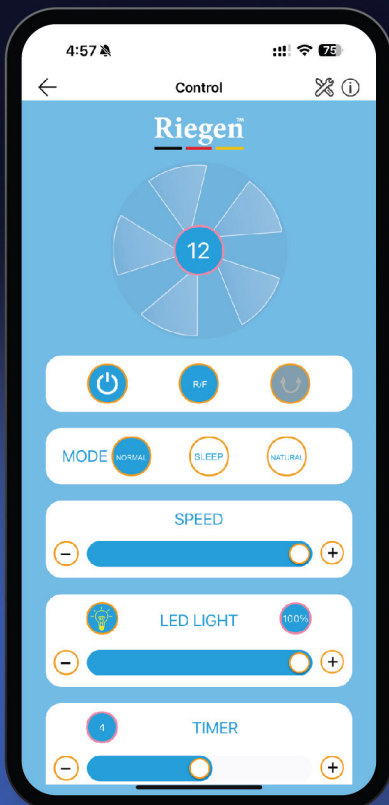

Riegen™

THE ALL-NEW
Ceiling Fan Series

Inspiring Innovation For Every Home

Product Specifications

Riegen Smart App Wifi Control

One Fan, Multiple Users - Control Anytime, Anywhere

Multi-user & Multi-device Support
Let the whole household connect, control multiple fans from one app, with access for multiple users across different devices.

RIEGEN SMART APP

Be at home, even when you're away.
Control and monitor your ceiling fan anytime, anywhere -
All through the Riegen Smart App.

WiFi Connection to Control Fan

Control your fan from anywhere with WiFi.

Lighting & Speed Control

Stepless light control and up to 12 speed levels, create the perfect comfort for any moment.

Mode Control

Switch between Sleep, Natural Wind, and Normal modes.

After-Sales Service

Get quick help through the app whenever you need it.

Schedule for Timer Setting

Set your fan on a schedule that suits you.

House Grouping

Controls multiple fans together as one synchronized group.

Energy Monitor