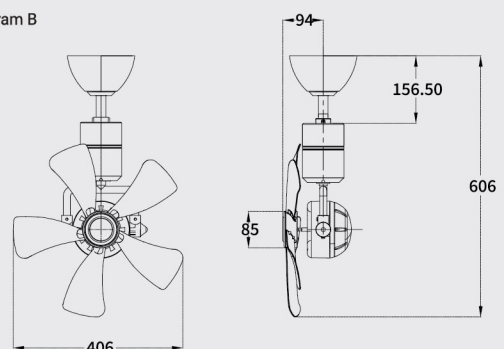

Fan Size	56" / 43"
ABS Blade	5 Blades
18 Speeds	9F + 9R
3 Timers	2H/ 4H/ 6H
Max. Power	55W
Max. RPM	210 / 270 ± 10%
Air Delivery (CFM)	7700 / 6500 ± 10%
Motor Warranty	7 years
Receiver Warranty	2 years
56" 5B Dimensions (MM)	a295 x b314 x c180 x d1422
56" 5BL Dimensions (MM)	a295 x b336 x c210 x d1422
43" 5B Dimensions (MM)	a295 x b314 x c180 x d1092
43" 5BL Dimensions (MM)	a295 x b336 x c210 x d1092

STARKE 54

Matte Black (MB)
Matte White (MW)

RCF-STARKE54-5B-MB
RCF-STARKE54-5B-MW
RCF-STARKE54-5BL-MB*
RCF-STARKE54-5BL-MW*

Optional

Fan Size	54"
ABS Blade	5 Blades
18 Speeds	9F + 9R
Max. Power	50W
Max. RPM	220 ± 10%
Air Delivery (CFM)	8200 ± 10%
Motor Warranty	10 years
Receiver Warranty	2 years
5B Dimensions (MM)	a353 x b367 x c268 x d1370
5BL Dimensions (MM)	a353 x b392 x c274 x d1370

PRODUCT DIMENSIONS

*Applied to all ceiling fans

*Diagram A

*Diagram B

Unlock Extra Value with Custom Features

*For selected models only.

*Optional Feature

Wifi USB Adapter