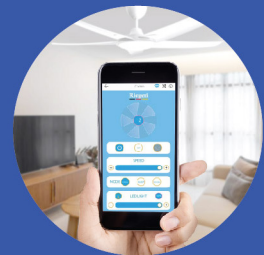

RIEGEN SMART APP

Be at home, even when you're away.
Control and monitor your ceiling fan anytime, anywhere -
All through the Riegen Smart App.

WiFi Connection to Control Fan

Control your fan from anywhere with WiFi.

The Wi-Fi function allows remote control, scheduling, and integration with Riegen Smart APP for convenience.

*Optional Feature

LED Light Kit

The LED light panel provides integrated illumination, saving space and enhancing room aesthetics with a combined fixture.

Smart Upgrade Made Simple

Just plug in the Riegen Smart USB, and your ceiling fan instantly connects to the Riegen Smart App – no complicated setup needed.

STEP 1

Get your WIFI USB adapter

STEP 2

Plug & connect to fan receiver

STEP 3

Connect to WIFI

STEP 4

Control with App

SCAN
to download
Riegen Smart App

SCAN
to download
App user manual

SCAN
to contact
customer service

SCAN
to view our
official website