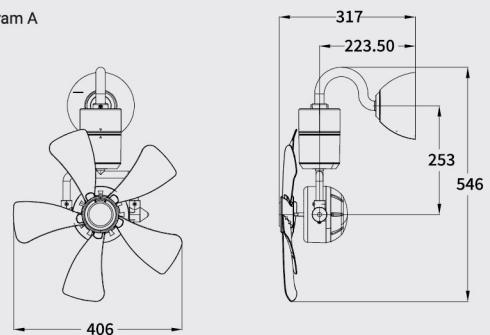

CASA 54

Pine Wood (PW)
Matte Black (MB)

RCF-CASA54-5B-PW
RCF-CASA54-5B-MB

**Optional

Malaysian Industrial Design
Reg. No.: MY 24-E2214-0405

Fan Size	54"
ABS Blade	5 Blades
18 Speeds	9F + 9R
3 Timers	2H/ 4H/ 6H
Max. Power	55W
Max. RPM	220 ± 10%
Air Delivery (CFM)	9760 ± 10%
Motor Warranty	10 years
Receiver Warranty	2 years
Dimensions (MM)	a317 x b325 x c199 x d1372

SPINO 16

Black Pine Wood (BPW)
Black Mahogany (BMG)

RCF-SPINO16-5B-BPW
RCF-SPINO16-5B-BMG

Optional

Malaysian Industrial Design
Reg. No.: MY 24-E2213-0305 (Ceiling Mount)
Malaysian Industrial Design
Reg. No.: MY 24-E2215-0505 (Wall Mount)

Fan Size	16"
ABS Blade	5 Blades
11 Speeds	11F
4 Timers	2H/ 4H/ 6H/ 8H
Max. Power	30W
Max. RPM	1100 ± 10%
Air Delivery (CFM)	12250 ± 10%
Motor Warranty	10 years
Receiver Warranty	2 years
Dimensions (MM)	Wall Mount Refer Diagram A Ceiling Mount Refer Diagram B

STARKE 54

Matte Black (MB)
Matte White (MW)

RCF-STARKE54-5B-MB
RCF-STARKE54-5B-MW
RCF-STARKE54-5BL-MB*
RCF-STARKE54-5BL-MW*

Optional

Fan Size	54"
ABS Blade	5 Blades
18 Speeds	9F + 9R
Max. Power	50W
Max. RPM	220 ± 10%
Air Delivery (CFM)	8200 ± 10%
Motor Warranty	10 years
Receiver Warranty	2 years
5B Dimensions (MM)	a353 x b367 x c268 x d1370
5BL Dimensions (MM)	a353 x b392 x c274 x d1370

MINI 30

Black Chestnut (BC)
Pine Wood (PW)

RCF-MINI30-5BL-BC*
RCF-MINI30-5BL-PW*

Optional

Fan Size	30"
ABS Blade	5 Blades
18 Speeds	9F + 9R
Max. Power	35W
Max. RPM	310 ± 10%
Air Delivery (CFM)	5200 ± 10%
Motor Warranty	10 years
Receiver Warranty	2 years
Dimensions (MM)	a342 x b378 x c217 x d762

PRODUCT DIMENSIONS

*Applied to all ceiling fans

*Diagram A

*Diagram B