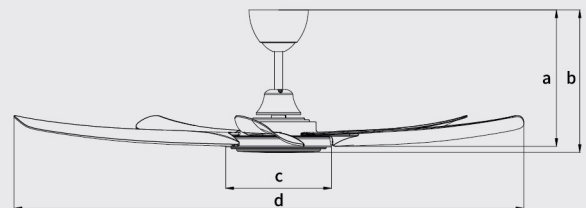

PRODUCT DIMENSIONS

*Applied to all ceiling fans

*Diagram A

*Diagram B

Unlock Extra Value with Custom Features

*For selected models only.

*Optional Feature

Wifi USB Adapter